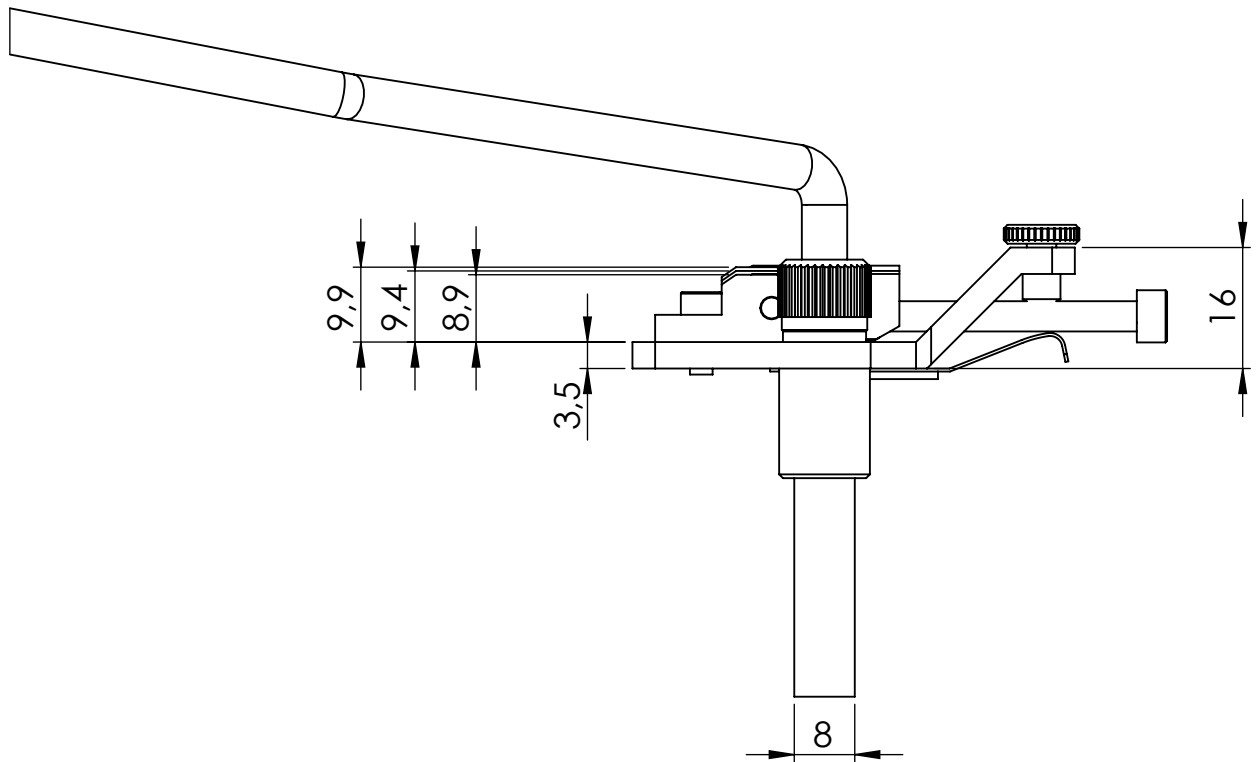

Innensechskant 3,0  
hexagon socket 3,0

Studs & inserts