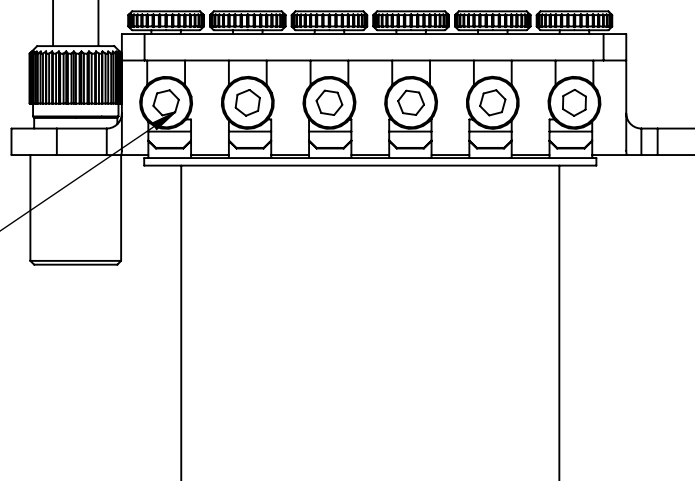

Innensechskant 3,0  
hexagon socket 3,0

Studs & inserts